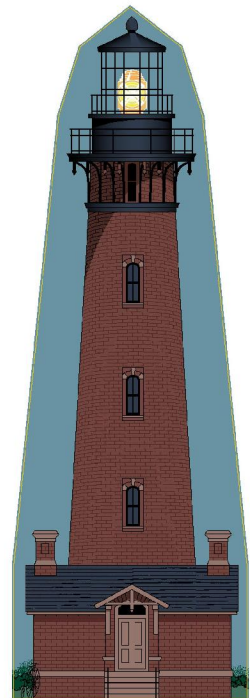

**Currituck Beach
North Carolina
L06**